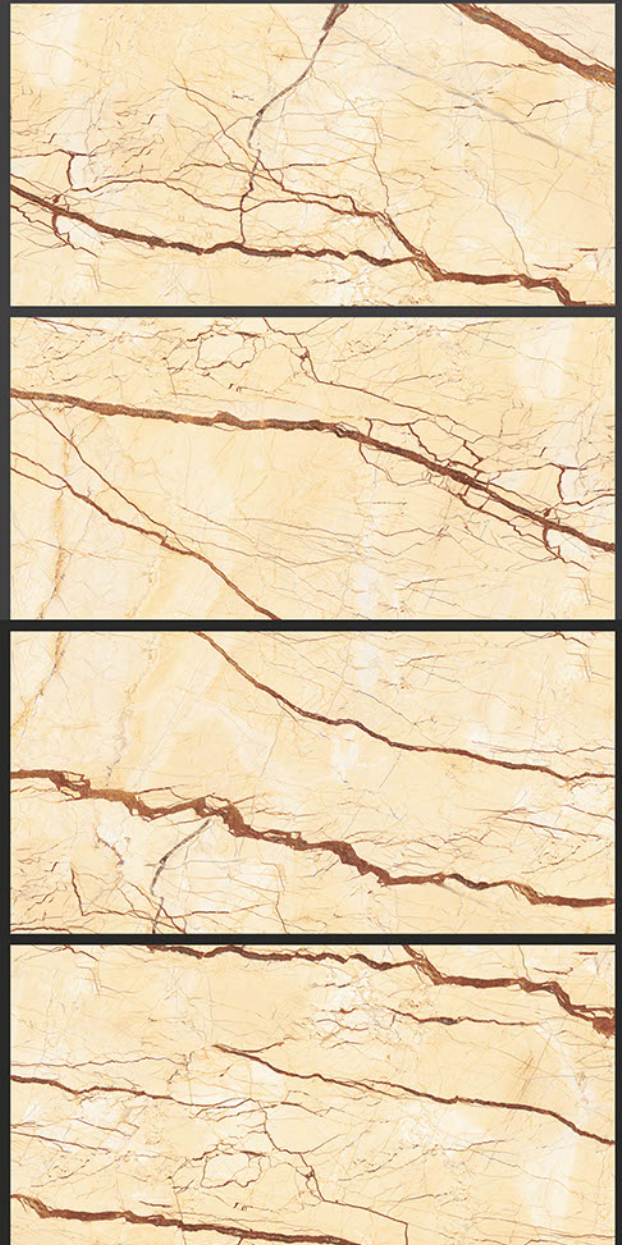

ROYAL CREMA

RANDOM FACES -4

Low Water
Absorption

Frost
Resistant

Chemical
Resistant

Stain
Resistance

Zero
Maintenance

Easy to
Clean