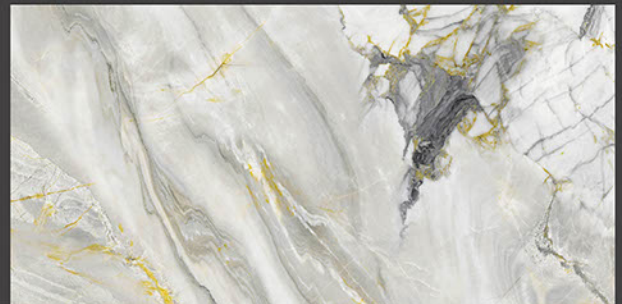

PISSATO VERDE

RANDOM FACES - 4

Low Water
Absorption

Frost
Resistant

Chemical
Resistant

Stain
Resistance

Zero
Maintenance

Easy to
Clean