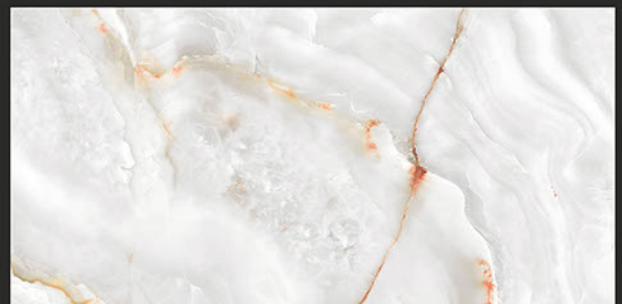

ONYX 3D

RANDOM FACES - 4

Low Water
Absorption

Frost
Resistant

Chemical
Resistant

Stain
Resistance

Zero
Maintenance

Easy to
Clean