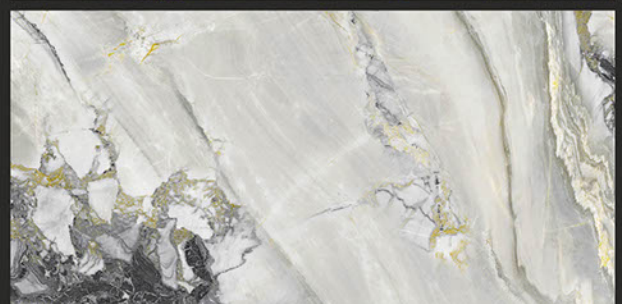

PISSATO VERDE

RANDOM FACES - 4

Low Water
Absorption

Frost
Resistant

Chemical
Resistant

Stain
Resistance

Zero
Maintenance

Easy to
Clean