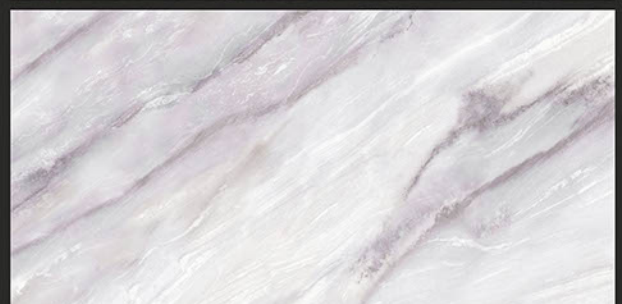

SKY RED

RANDOM FACES -4

Low Water
Absorption

Frost
Resistant

Chemical
Resistant

Stain
Resistance

Zero
Maintenance

Easy to
Clean