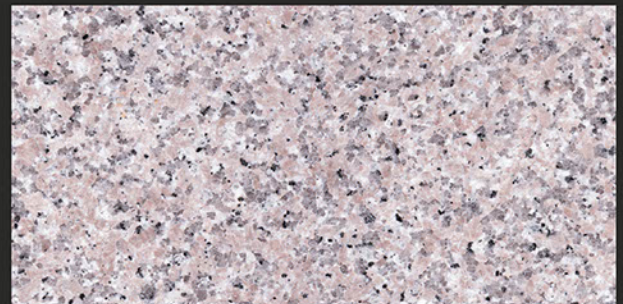

CINZA PINK

Low Water
Absorption

Frost
Resistant

Chemical
Resistant

Stain
Resistance

Zero
Maintenance

Easy to
Clean