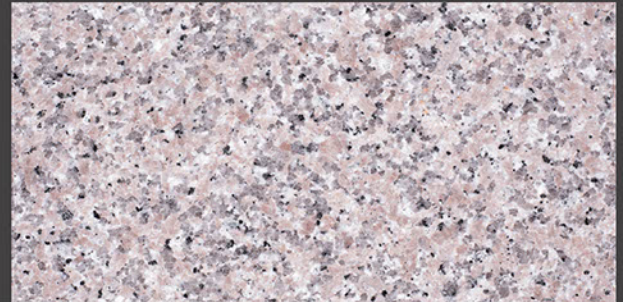

CINZA PINK

Low Water
Absorption

Frost
Resistant

Chemical
Resistant

Stain
Resistance

Zero
Maintenance

Easy to
Clean