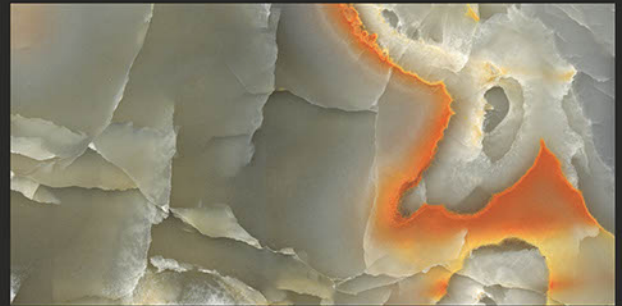

JADON VERDE

RANDOM FACES - 4

Low Water
Absorption

Frost
Resistant

Chemical
Resistant

Stain
Resistance

Zero
Maintenance

Easy to
Clean