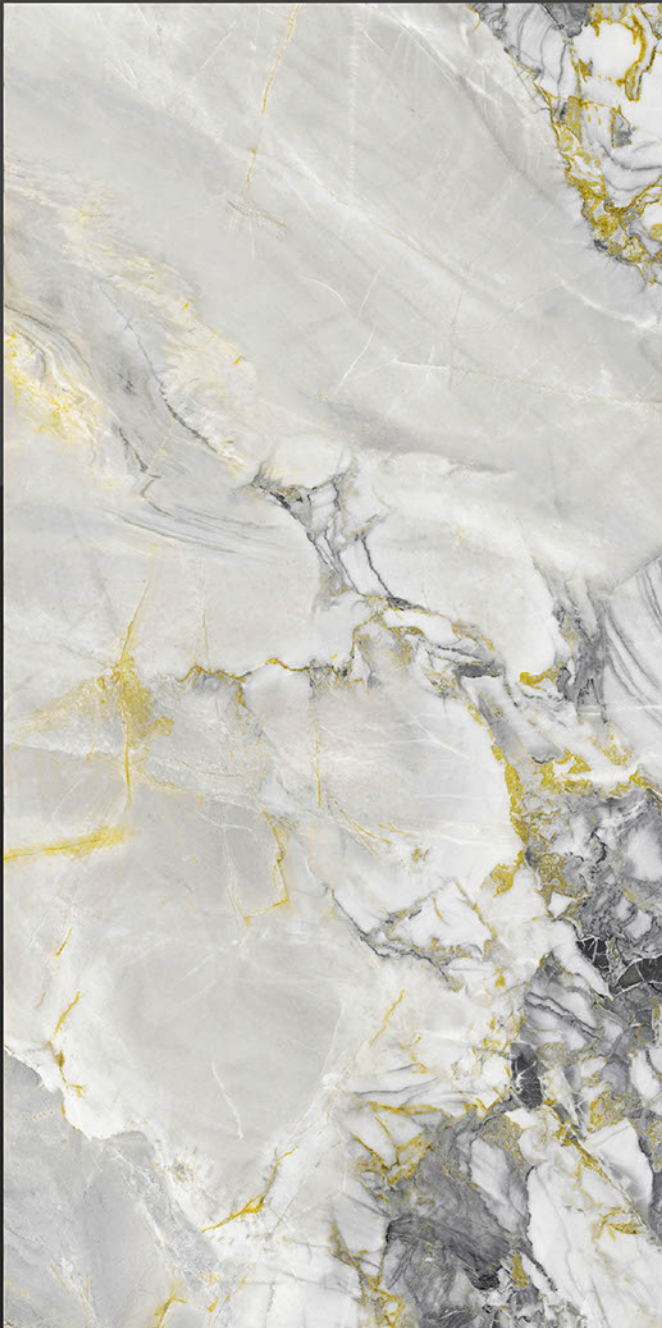

PISSATO VERDE

RANDOM FACES - 4

Low Water
Absorption

Frost
Resistant

Chemical
Resistant

Stain
Resistance

Zero
Maintenance

Easy to
Clean