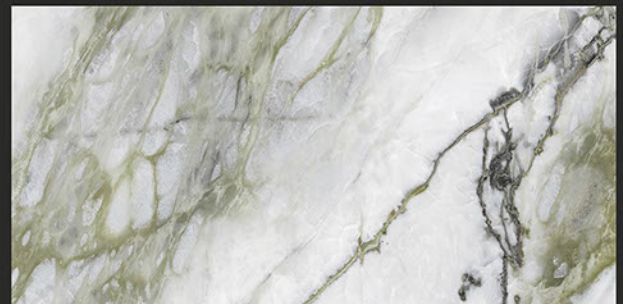

BRAZILIAN VERDE

RANDOM FACES - 6

Low Water
Absorption

Frost
Resistant

Chemical
Resistant

Stain
Resistance

Zero
Maintenance

Easy to
Clean