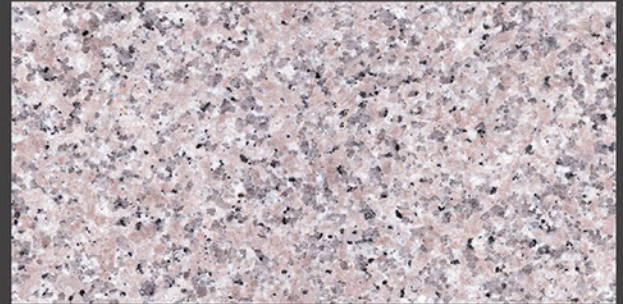

CINZA PINK

Low Water
Absorption

Frost
Resistant

Chemical
Resistant

Stain
Resistance

Zero
Maintenance

Easy to
Clean